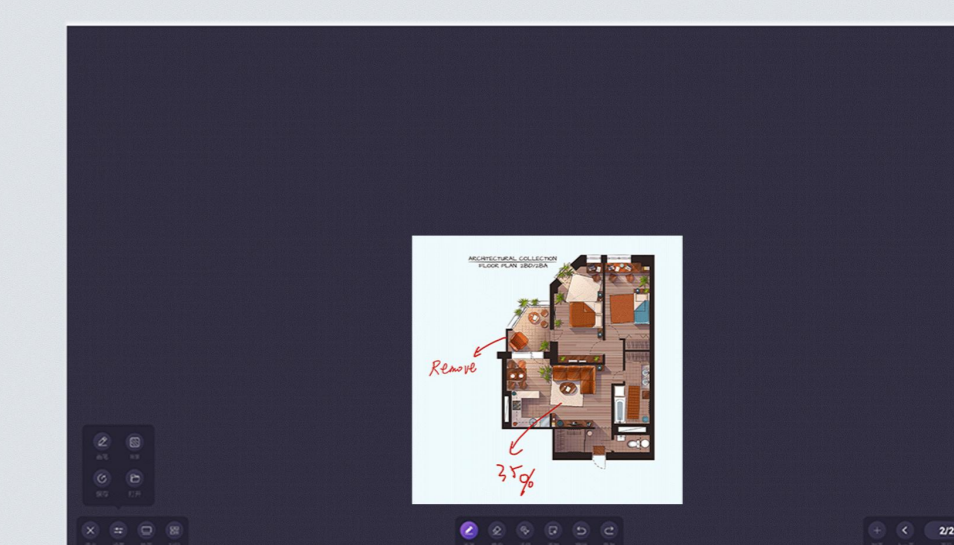

Intelligent Whiteboard

Insert image | Insert video |
Smart search

Scan Code to Save

Save to local folder | Scan to
take away | Store in the
cloud

Sharp Handwriting

1mm precision rate | Widths
and colors are available

Zoom In and Out

One point to write | Tow
points to zoom in and out |
Back of hand touch to erase

Wireless Mirror Screen

Present Fantastic View in Real Time

Horion smart lectern and projector, conference display, small pitch LED and other venue screen can easily interacted with at the same time. Through the Horion wireless screen mirroring devices, multi screens can be displayed simultaneously and wonderful content can be presented in real time.