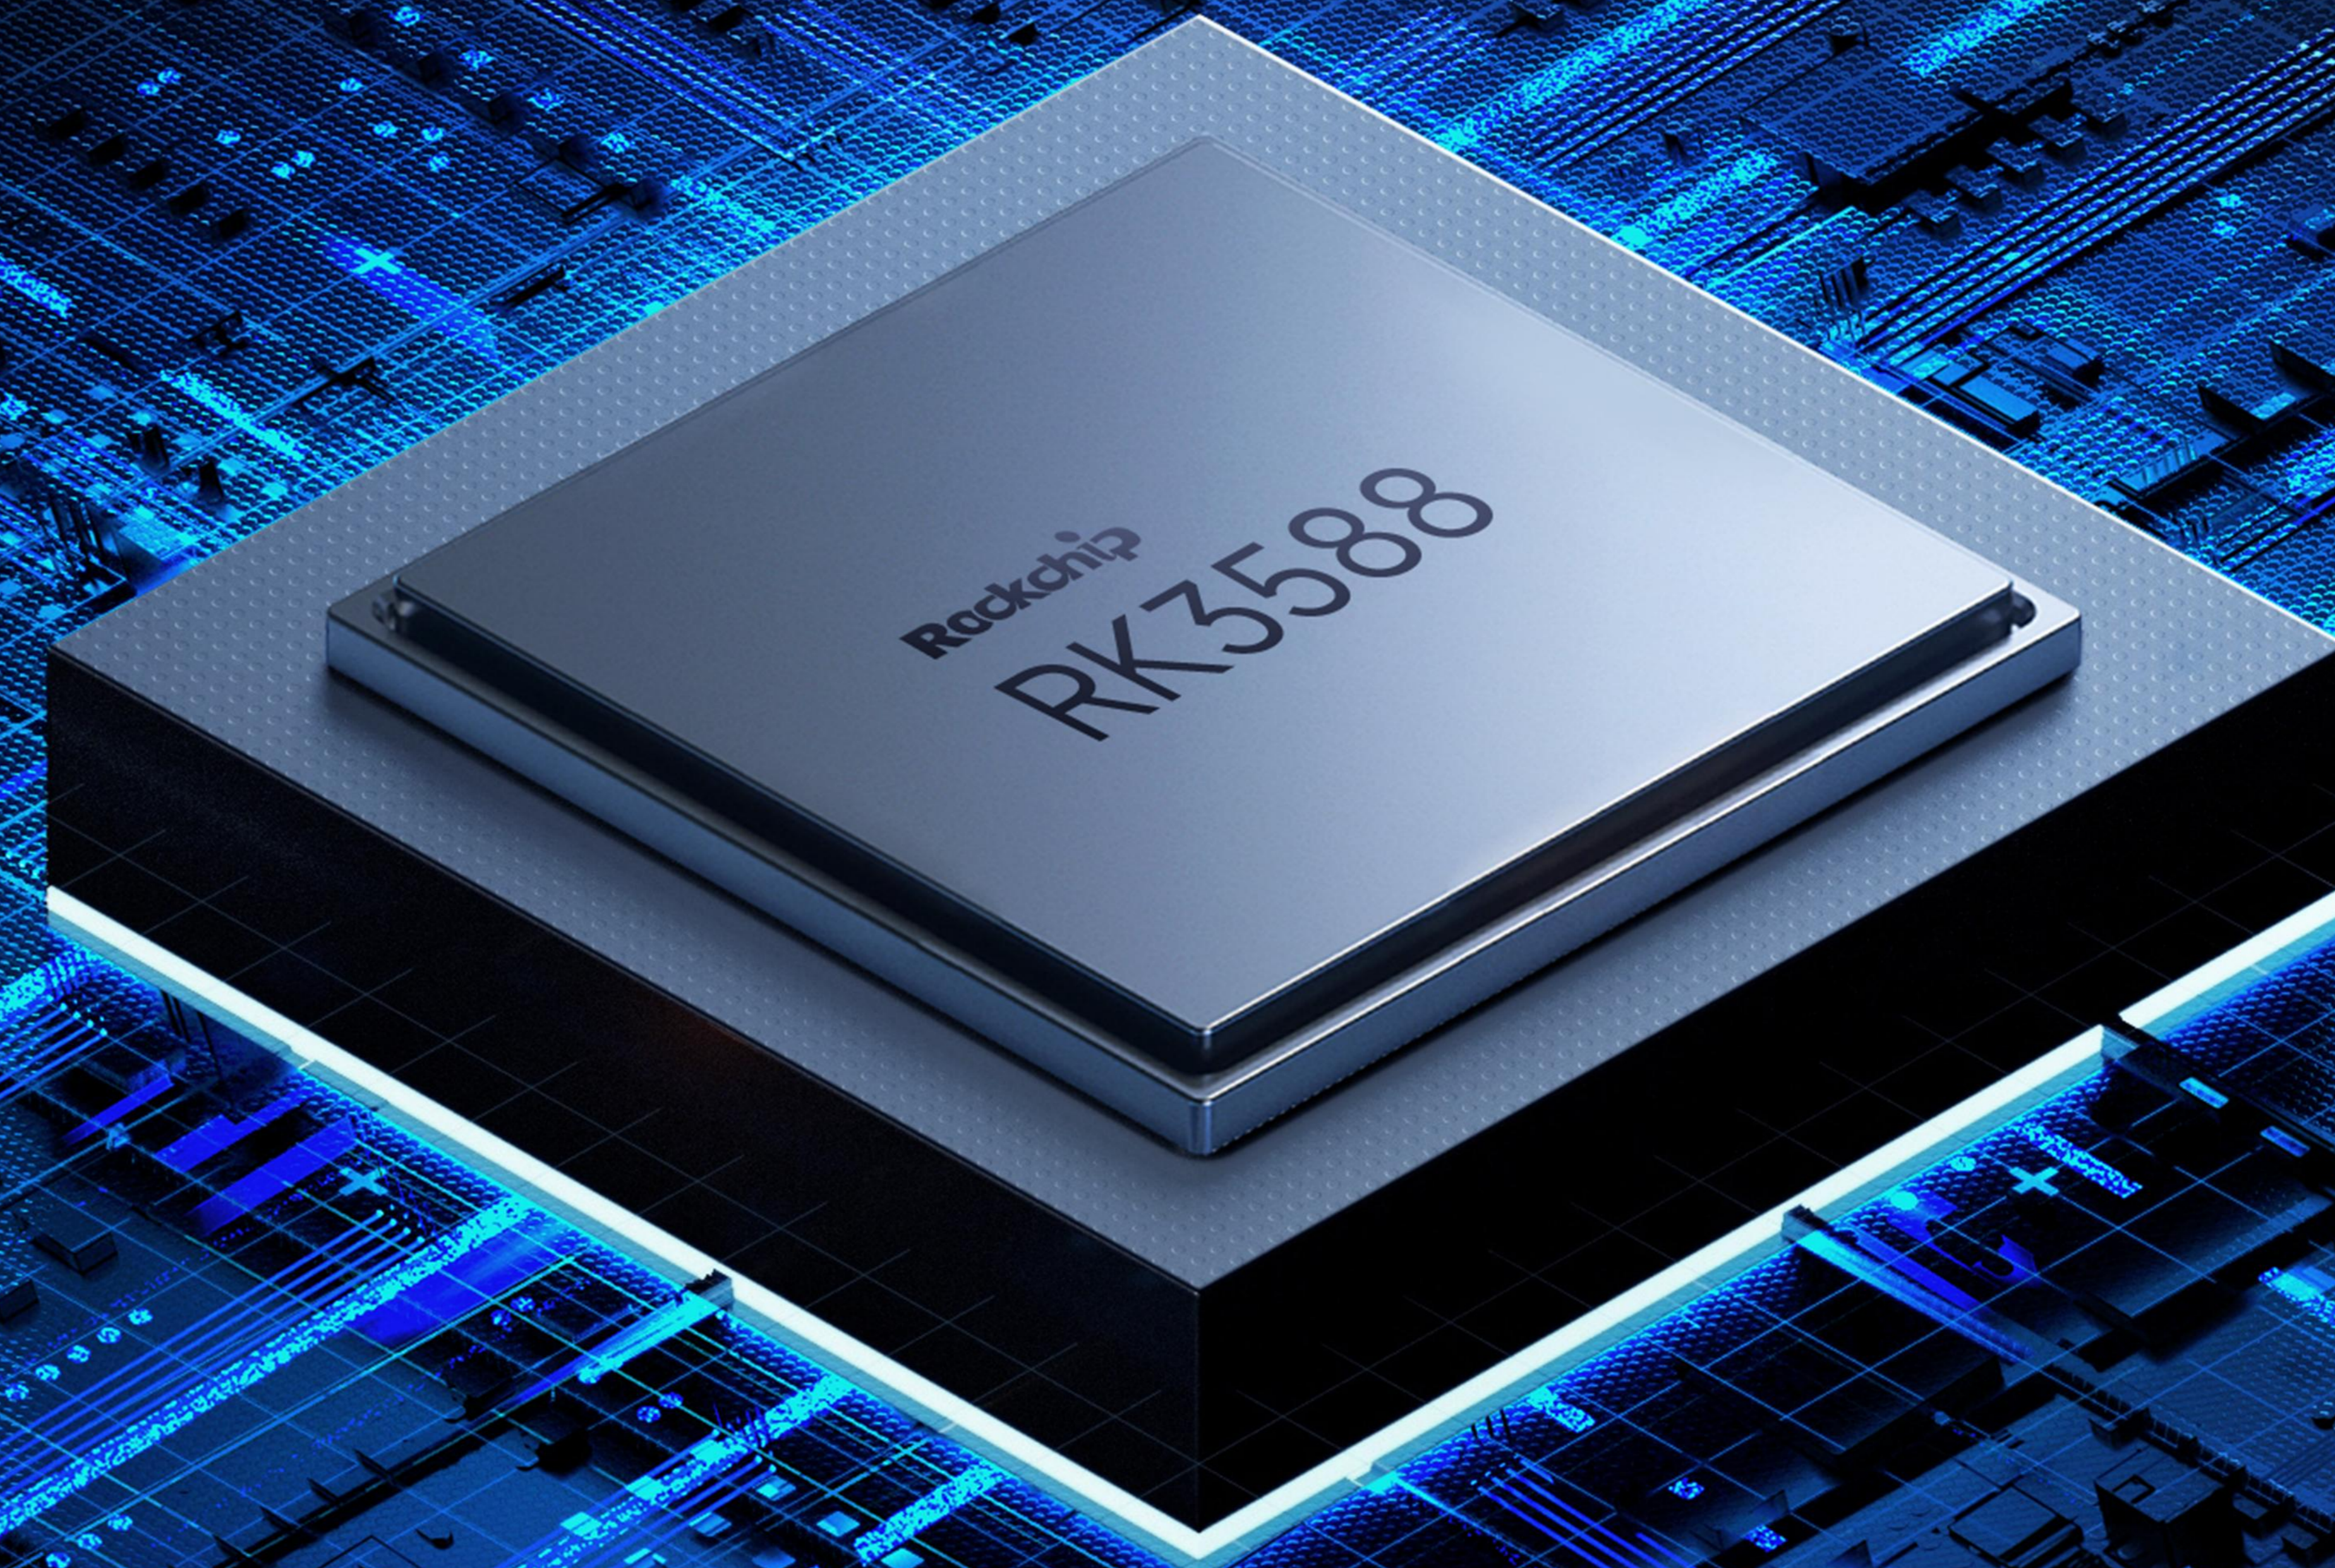

Powerful Capability

Professional Performance

Equipped with the flagship octa-core processor, excellent graphics performance and 6Tops high computing power support, it can continue to output strong power, start up software, read the data, to open a highly efficient and smooth experience at any time.

Equipped with a Flagship Octa-core Processor
With Graphics Performance Support, Smooth
Experience Has Been Highly Enhanced Again

6TOPS
High-computing
Power Support

6Tops Chip Computing Capability

Ordinary Chip Computing Capability