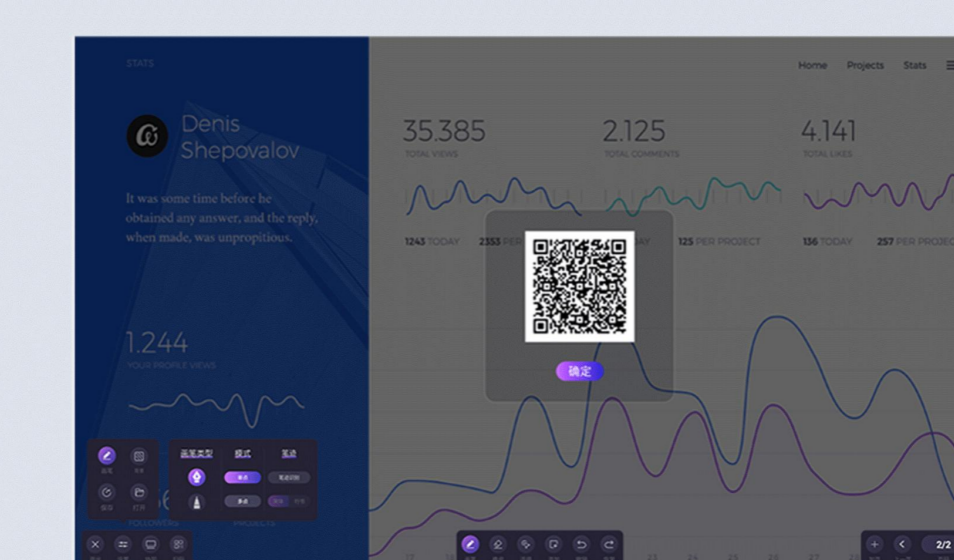

4K Resolution Rate

Full Lamination Process

4K HDR (High Data Rate)

Clear details and fine colors

Non-4K HDR (High Data Rate)

Fuzzy, loss of details

No Mouse Required

Easily Point Out on Any Occasions

27-inch touch screen, fast and accurate touch control, just need one gently point, PPT will be easily turned page.

The large screen can be synchronized while using writing pen and key annotations function.

Intelligent Whiteboard

Insert image | Insert video |
Smart search

Scan Code to Save

Save to local folder | Scan to
take away | Store in the
cloud

Sharp Handwriting

1mm precision rate | Widths
and colors are available