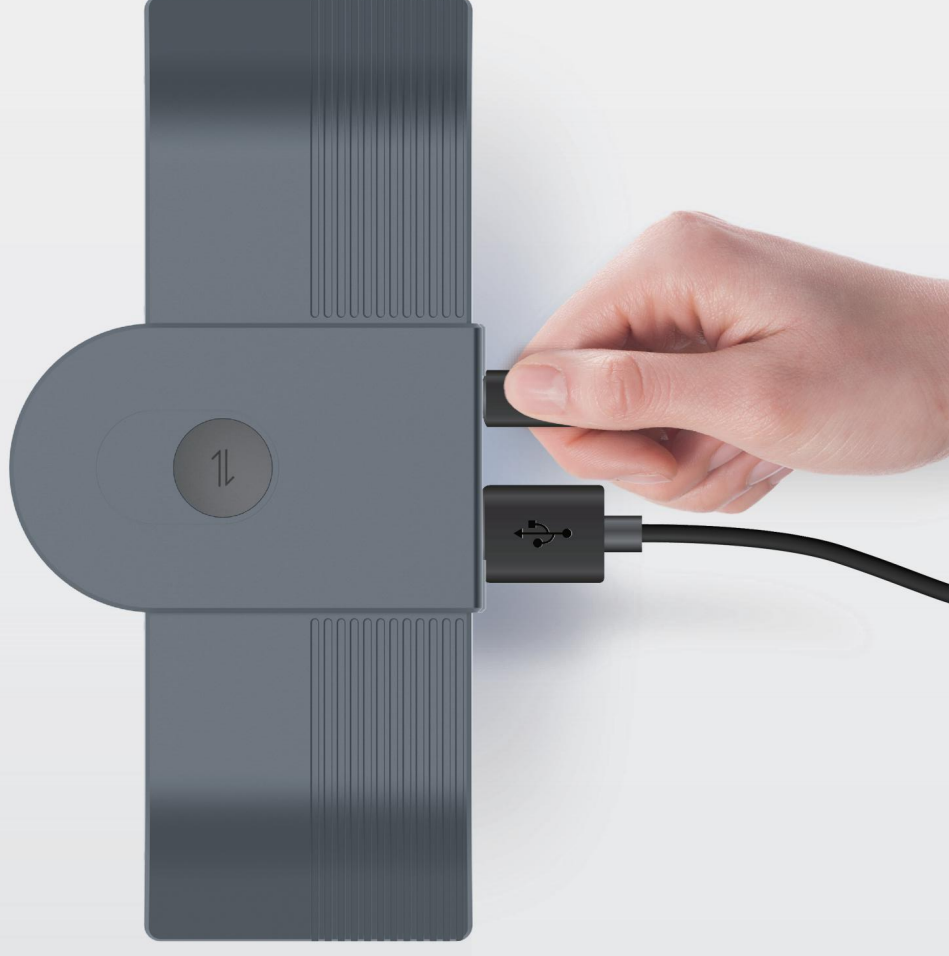

Get up and running. Fast

Integrated Type-C & USB connection

- Connects to your Bluetooth speaker without an external USB hub
- Plug-and-play setup and operation; integrating with your existing central control system.

MAXHUB