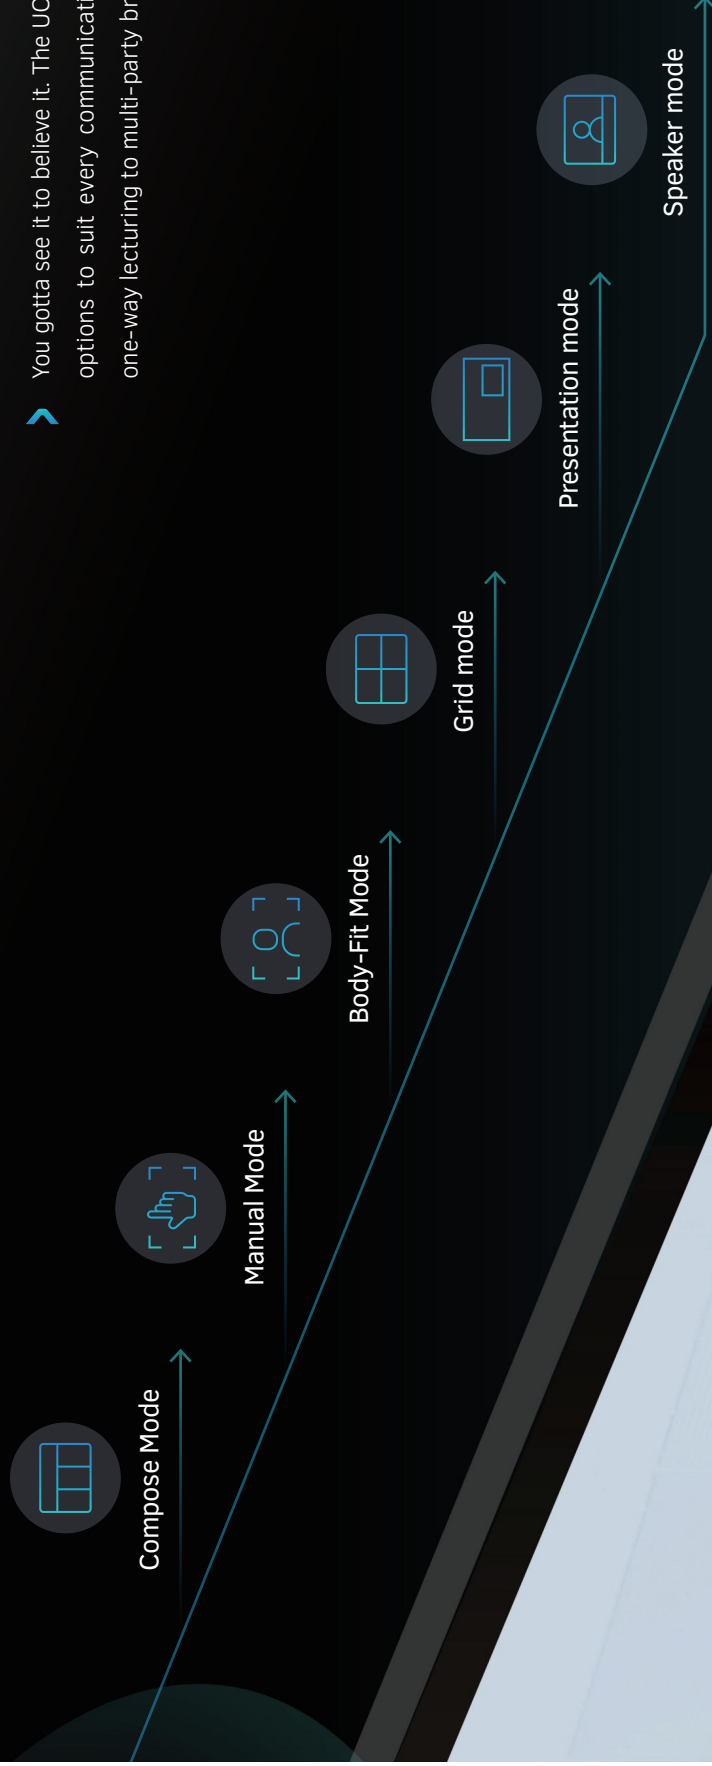

MAXHUB

Change video layouts with a single tap

1-click video layout switch

- > A touch is all it takes. There's no need for special training or complicated software operations. Simply tap the top of the camera to switch video layouts.

Six video layouts, all at your fingertips

> You gotta see it to believe it. The UC M30 offers layout options to suit every communication scenario from one-way lecturing to multi-party brainstorming.

Six Display Modes

1 Compose Mode

Combining a panoramic view with closeups, you can view the whole room while seeing 6 key participants in closeup.

2 Manual Mode

Zoom into a specific area anywhere in the room.

3 Body-fit mode

Focus on all the participants

Six Display Modes

4 Grid mode

See closeups of 4 key participants simultaneously, each in their own quadrant.

5 Presentation mode

Focus on the whiteboard and the active presenter at the same time.