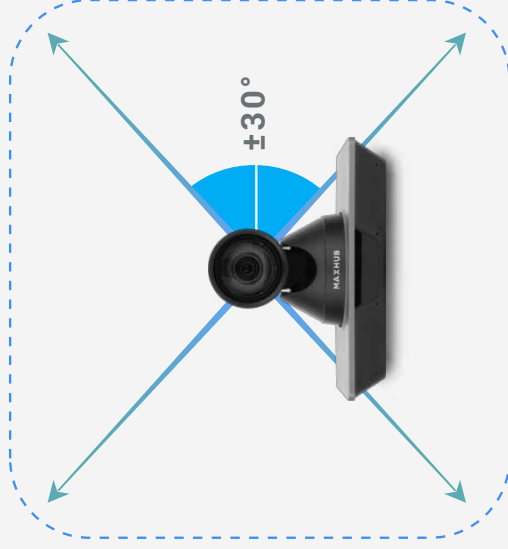

> 2D & 3D DNR

MAXHUB's algorithm provides flexible integration of 2D and 3D DNR(Digital Noise Reduction) for improved noise reduction, yielding sharp images even under low lighting conditions.

> WDR

WDR (Wide Dynamic Range) uses image exposure analysis to make the darker objects brighter and the brighter objects darken, making all objects visible even in large contrast.

HFOV71°

Pan ±170°

Tilt ±30°

Intelligent. Adaptive. Versatile.

Pan ±170° / Tilt ±30° / HFOV71° | Image flip
0.1° preset accuracy | 255 preset positions

Whisper-quiet and supremely smooth, the adaptive PTZ system within the UC P25 captures video quickly and precisely, for a distraction-free meeting. A sensational 71° field of view keeps every team member in view, while the image flip option helps adjust your camera to match your mounting choice.

> Image flip

Automatic image flip for the inverted mount.

Easy to control

The Perfect Views. Always.

Adapt your meeting to suit your needs. Remote control functionality means you can adjust your focus in seconds at the touch of a button. The UC P25 can integrate with a host of common protocols, so it can blend seamlessly into your conferencing space.