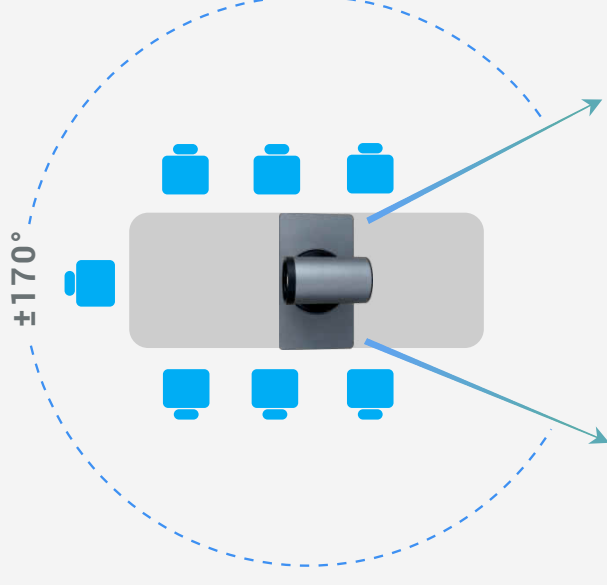

> 2D & 3D DNR

MAXHUB's algorithm provides flexible integration of 2D and 3D DNR(Digital Noise Reduction) for improved noise reduction, yielding sharp images even under low lighting conditions.

> WDR

WDR (Wide Dynamic Range) uses image exposure analysis to make the darker objects brighter and the brighter objects darken, making all objects visible even in large contrast.

HFOV71°

Pan ±170°

Tilt ±30°

Intelligent. Adaptive. Versatile.

Pan ±170° / Tilt ±30° / HFOV71° | Image flip
0.1° preset accuracy | 255 preset positions

Whisper-quiet and supremely smooth, the adaptive PTZ system within the UC P25 captures video quickly and precisely, for a distraction-free meeting. A sensational 71° field of view keeps every team member in view, while the image flip option helps adjust your camera to match your mounting choice.

> Image flip

Automatic image flip for the inverted mount.

Easy to control

The Perfect Views. Always.

Adapt your meeting to suit your needs. Remote control functionality means you can adjust your focus in seconds at the touch of a button. The UC P25 can integrate with a host of common protocols, so it can blend seamlessly into your conferencing space.