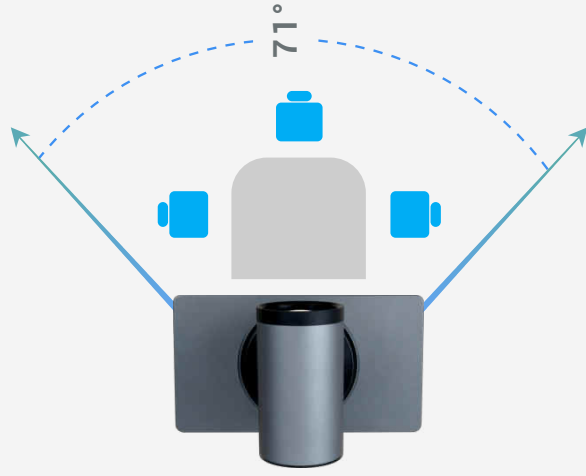

After

Before

After

Before

After

> Low lux technology

MAXHUB adopts low lux technology in the UC P25 PTZ camera, fully enhancing the images to be more vivid and identifying every detail in video conferences.

> 2D & 3D DNR

MAXHUB's algorithm provides flexible integration of 2D and 3D DNR(Digital Noise Reduction) for improved noise reduction, yielding sharp images even under low lighting conditions.

> WDR

WDR (Wide Dynamic Range) uses image exposure analysis to make the darker objects brighter and the brighter objects darken, making all objects visible even in large contrast.

HFOV71°

Pan ±170°

Tilt ±30°

Intelligent. Adaptive. Versatile.

Pan ±170° / Tilt ±30° / HFOV71° | Image flip
0.1° preset accuracy | 255 preset positions

Whisper-quiet and supremely smooth, the adaptive PTZ system within the UC P25 captures video quickly and precisely, for a distraction-free meeting. A sensational 71° field of view keeps every team member in view, while the image flip option helps adjust your camera to match your mounting choice.

> Image flip

Automatic image flip for the inverted mount.

Easy to control

The Perfect Views. Always.

Adapt your meeting to suit your needs. Remote control functionality means you can adjust your focus in seconds at the touch of a button. The UC P25 can integrate with a host of common protocols, so it can blend seamlessly into your conferencing space.