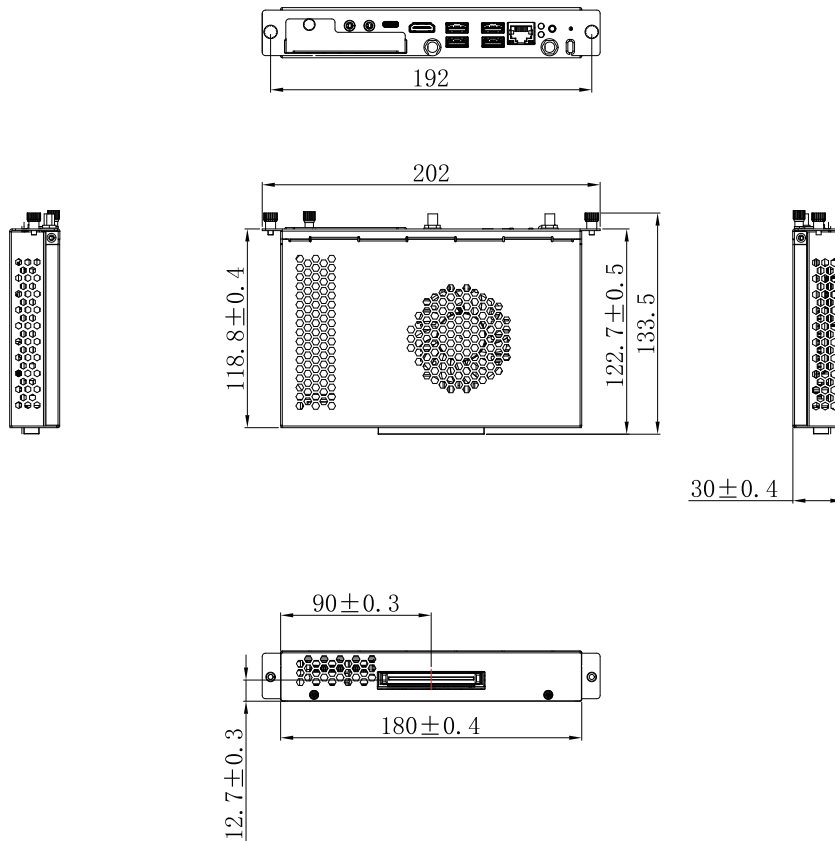

### Physical Specifications

Product Dimension (WxHxD)	202 x 133.5 x30 mm
Package Dimension (WxHxD)	267× 192× 72mm
Net Weight	0.75 kg
Gross Weight	0.97 kg

### 3. Dimensions (mm)