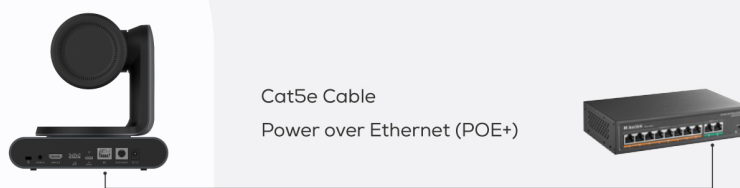

MAXHUB UC P30

Introducing the MAXHUB UC P30, a cutting-edge 4K dual-eye tracking camera tailored for medium to large meeting spaces. Featuring dual 4K cameras and a range of AI-powered functionalities, including Auto Framing, Speaker Tracking, and Presenter Tracking, it guarantees accurate reproduction of every aspect of your meetings. With support for 4K video streaming, it captures the finest meeting intricacies and offers versatile installation choices.

Capture Every Detail

With a dual-eye 4K camera design, the panoramic camera detects every movement in the meeting room, while the PTZ camera ensures accurate capture of attendees at all times.

Plug-and-Play Simplicity

Featuring POE+ technology, this device can be powered using a Cat5e cable. Additionally, it includes an integrated mounting kit for effortless installation. Thanks to its USB plug-and-play setup, it is instantly ready for your meetings.

Enhance Zoom Clarity

The UC P30, equipped with a 12x optical zoom and a 90° Field of View (FOV), guarantees clear and high-definition image quality for every participant, even when zoomed in.

AI-Powered Tracking Features