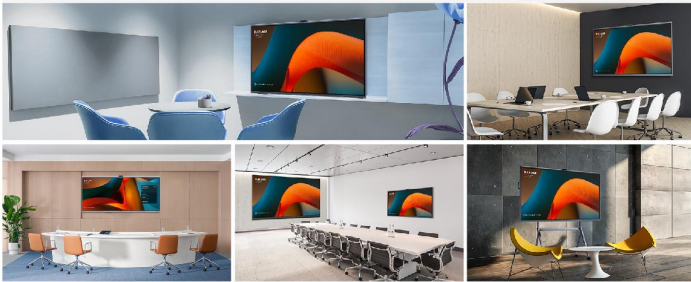

From Open Spaces to Meeting Rooms, Your Flexible Meeting Solution